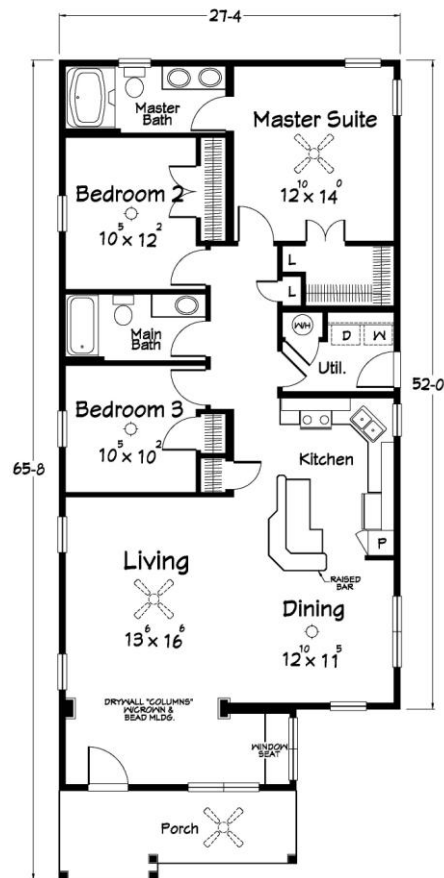

# Stafford

*Elite Construction  
Corporation*

(888) 368-1720

www.eliteconstructionhomes.com

1,665 Sq. Ft. Living  
Overall- 65'-8"x 27'-4"

All dimensions & square footage are approximate. Specifications and floor plans subject to change without notice. Rendering is artist conception. Actual elevation may vary.